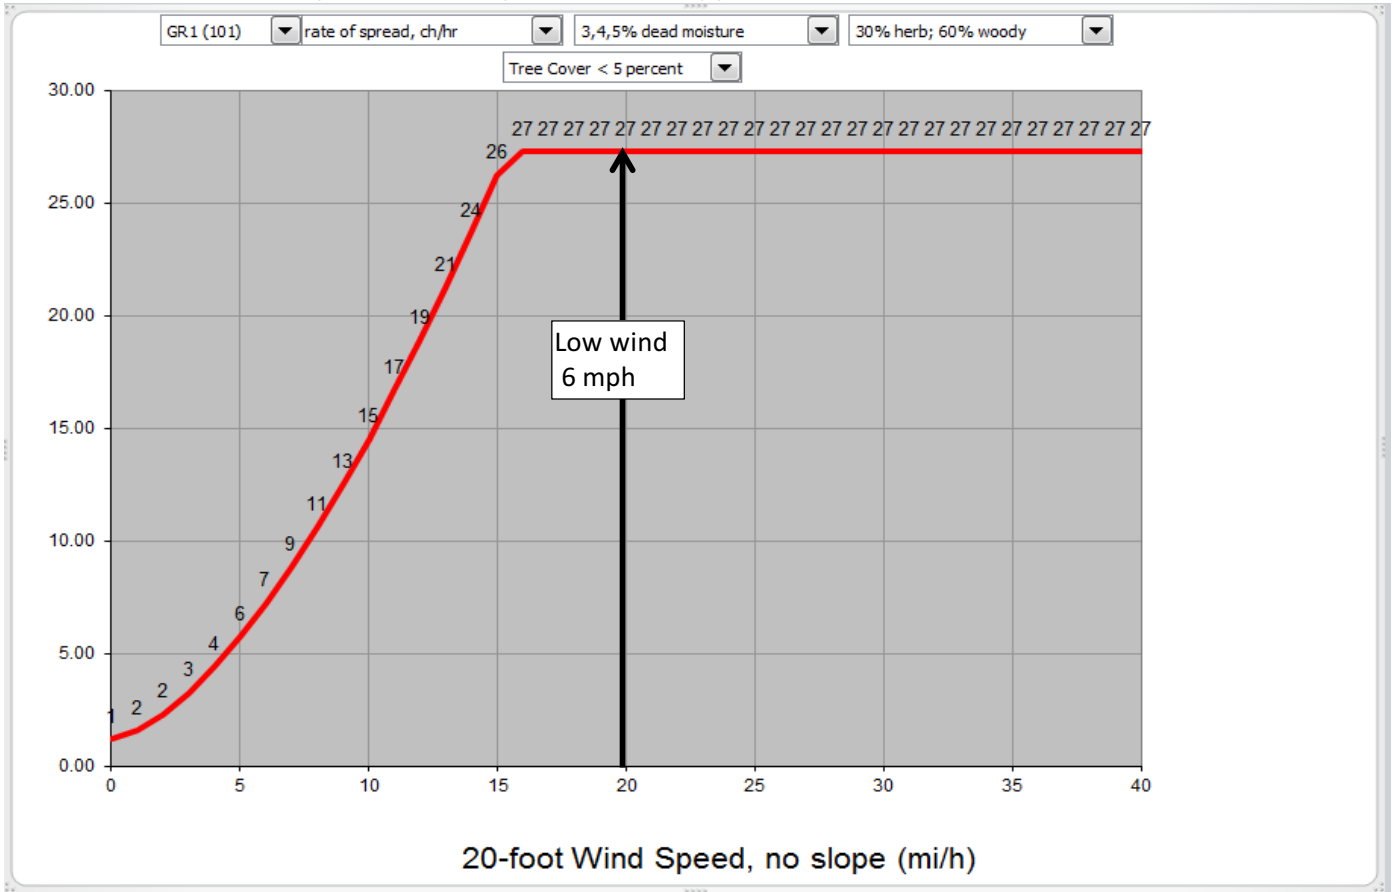

GR1 (101) ROS (chn/hr) average conditions (2/3 cured) no cover (<5%)

GR1 (101) ROS (chn/hr) average conditions (2/3 cured) open cover (15-30%)

GR1 (101) ROS (chn/hr) average conditions (2/3 cured) closed cover (>50%)

GR1 (101) ROS (chn/hr) dry condition (fully cured) no canopy (<5%)

GR1 (101) ROS (chn/hr) dry condition (fully cured) open canopy (15- 30%)

GR1 (101) ROS (chn/hr) dry condition closed canopy (>50%)