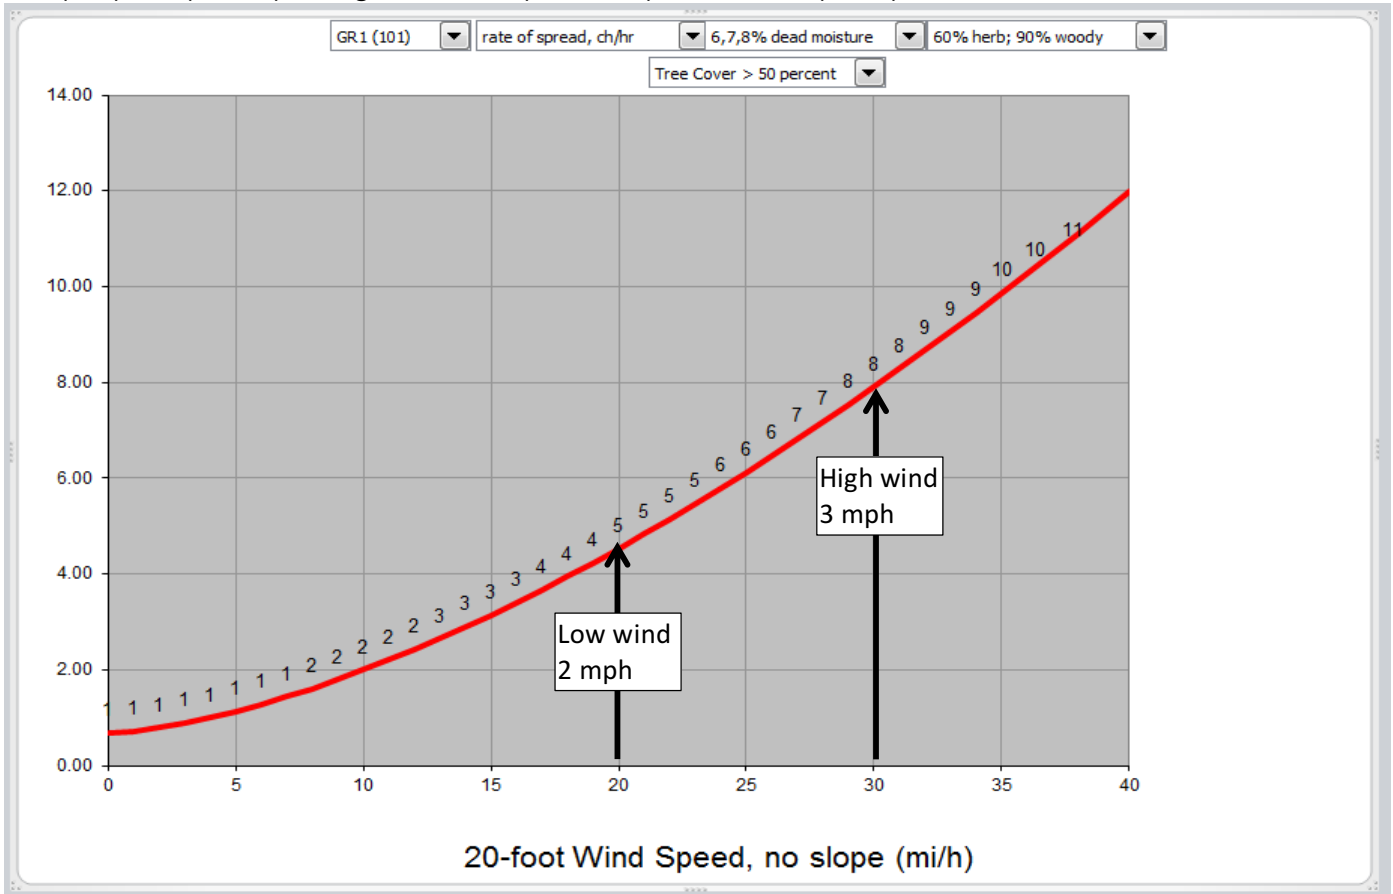

GR1 (101) ROS (chn/hr) average conditions (2/3 cured) no cover (<5%)

GR1 (101) ROS (chn/hr) average conditions (2/3 cured) open cover (15-30%)

GR1 (101) ROS (chn/hr) average conditions (2/3 cured) closed cover (>50%)

GR1 (101) ROS (chn/hr) dry condition (fully cured) no canopy (<5%)

GR1 (101) ROS (chn/hr) dry condition (fully cured) open canopy (15- 30%)

GR1 (101) ROS (chn/hr) dry condition closed canopy (>50%)