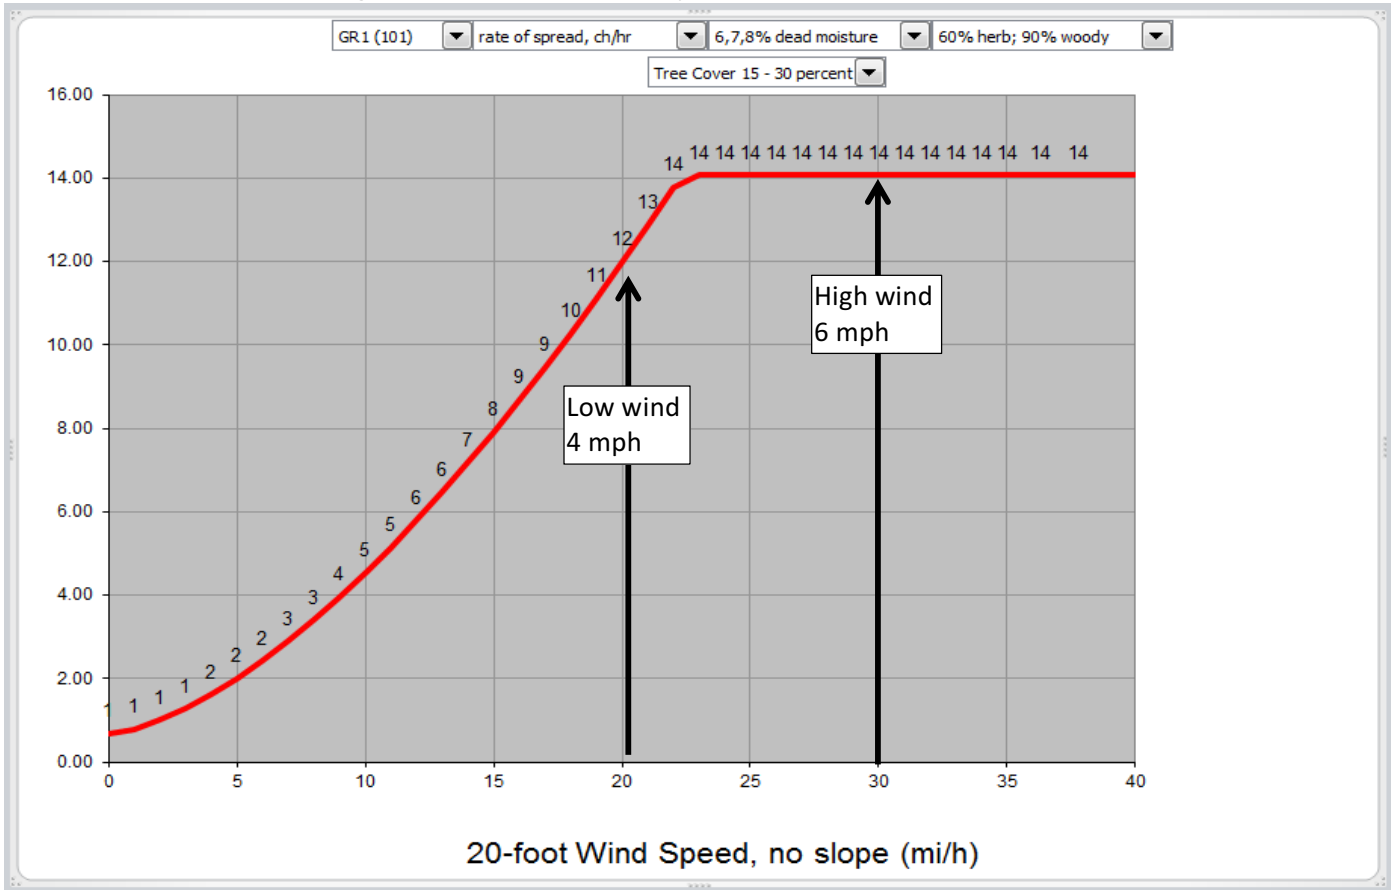

GR1 (101) ROS (chn/hr) average conditions (2/3 cured) no cover (<5%)

GR1 (101) ROS (chn/hr) average conditions (2/3 cured) open cover (15-30%)

GR1 (101) ROS (chn/hr) average conditions (2/3 cured) closed cover (>50%)

GR1 (101) ROS (chn/hr) dry condition (fully cured) no canopy (<5%)

GR1 (101) ROS (chn/hr) dry condition (fully cured) open canopy (15- 30%)

GR1 (101) ROS (chn/hr) dry condition closed canopy (>50%)