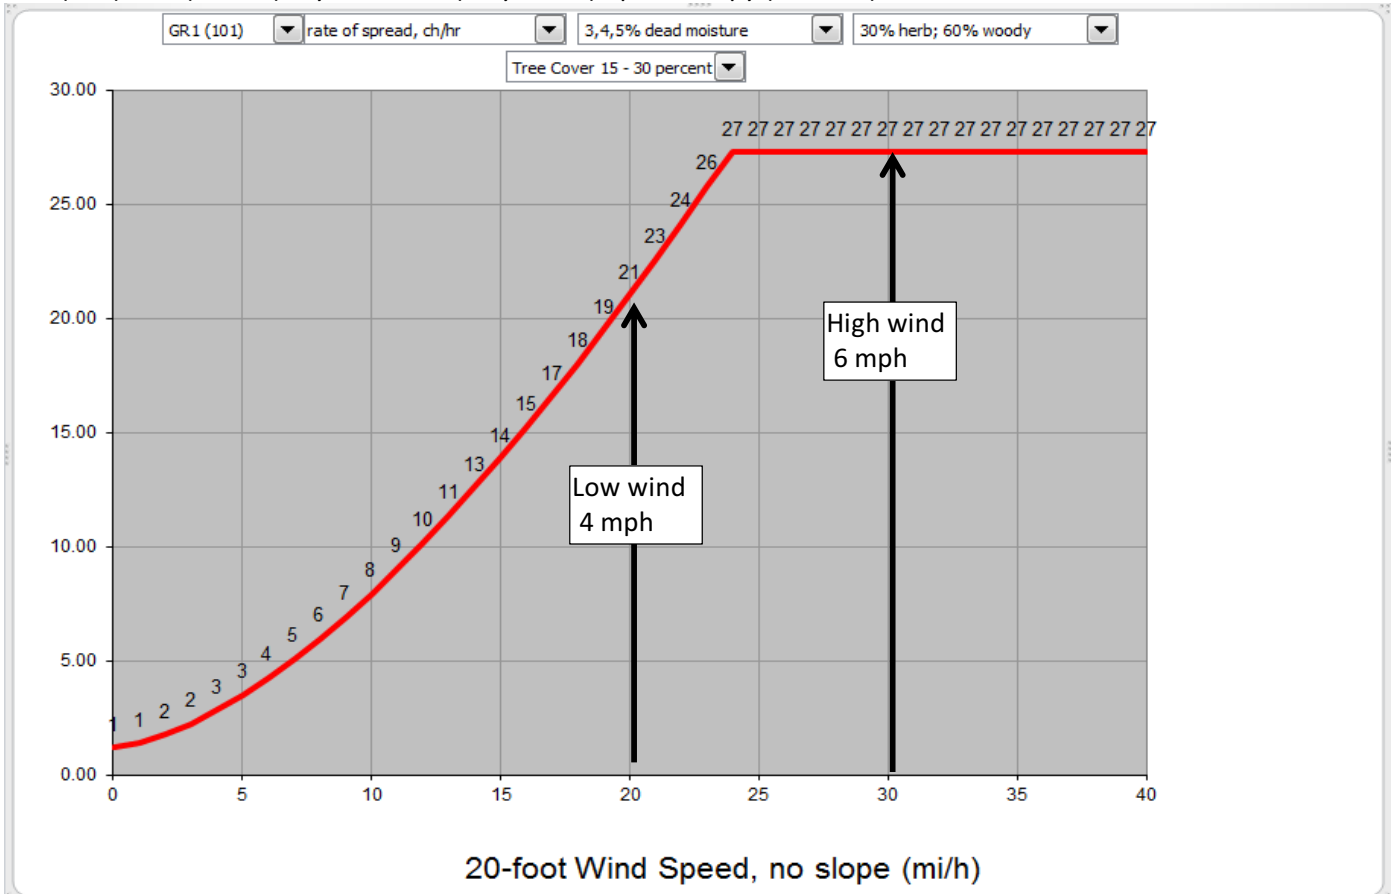

GR1 (101) ROS (chn/hr) average conditions (2/3 cured) no cover (<5%)

GR1 (101) ROS (chn/hr) average conditions (2/3 cured) open cover (15-30%)

GR1 (101) ROS (chn/hr) average conditions (2/3 cured) closed cover (>50%)

GR1 (101) ROS (chn/hr) dry condition (fully cured) no canopy (<5%)

GR1 (101) ROS (chn/hr) dry condition (fully cured) open canopy (15- 30%)

GR1 (101) ROS (chn/hr) dry condition closed canopy (>50%)