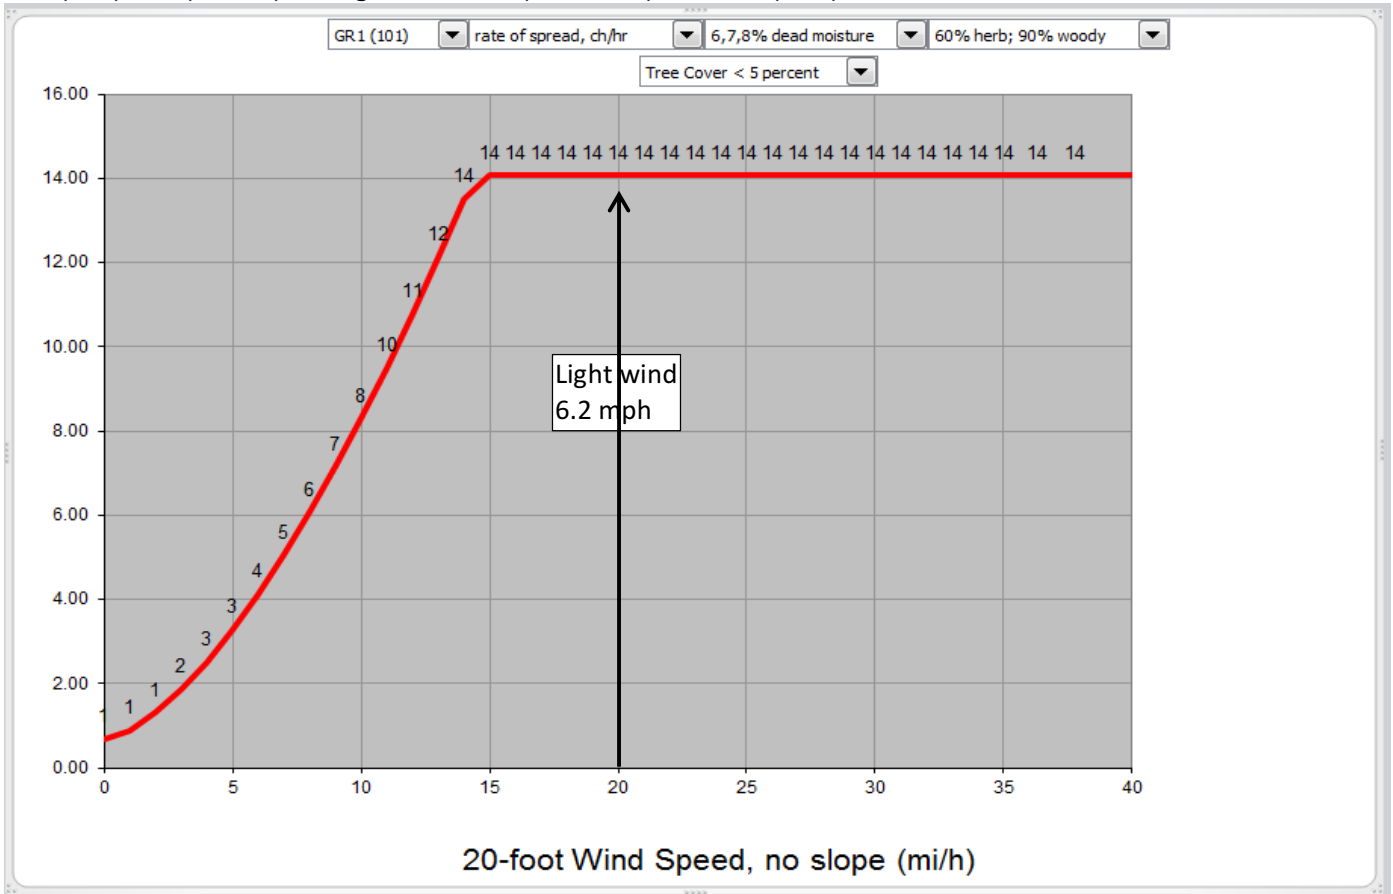

GR1 (101) ROS (chn/hr) average conditions (2/3 cured) no cover (<5%)

GR1 (101) ROS (chn/hr) average conditions (2/3 cured) open cover (15-30%)

GR1 (101) ROS (chn/hr) average conditions (2/3 cured) closed cover (>50%)

GR1 (101) ROS (chn/hr) dry condition (fully cured) no canopy (<5%)

GR1 (101) ROS (chn/hr) dry condition (fully cured) open canopy (15- 30%)

GR1 (101) ROS (chn/hr) dry condition closed canopy (>50%)